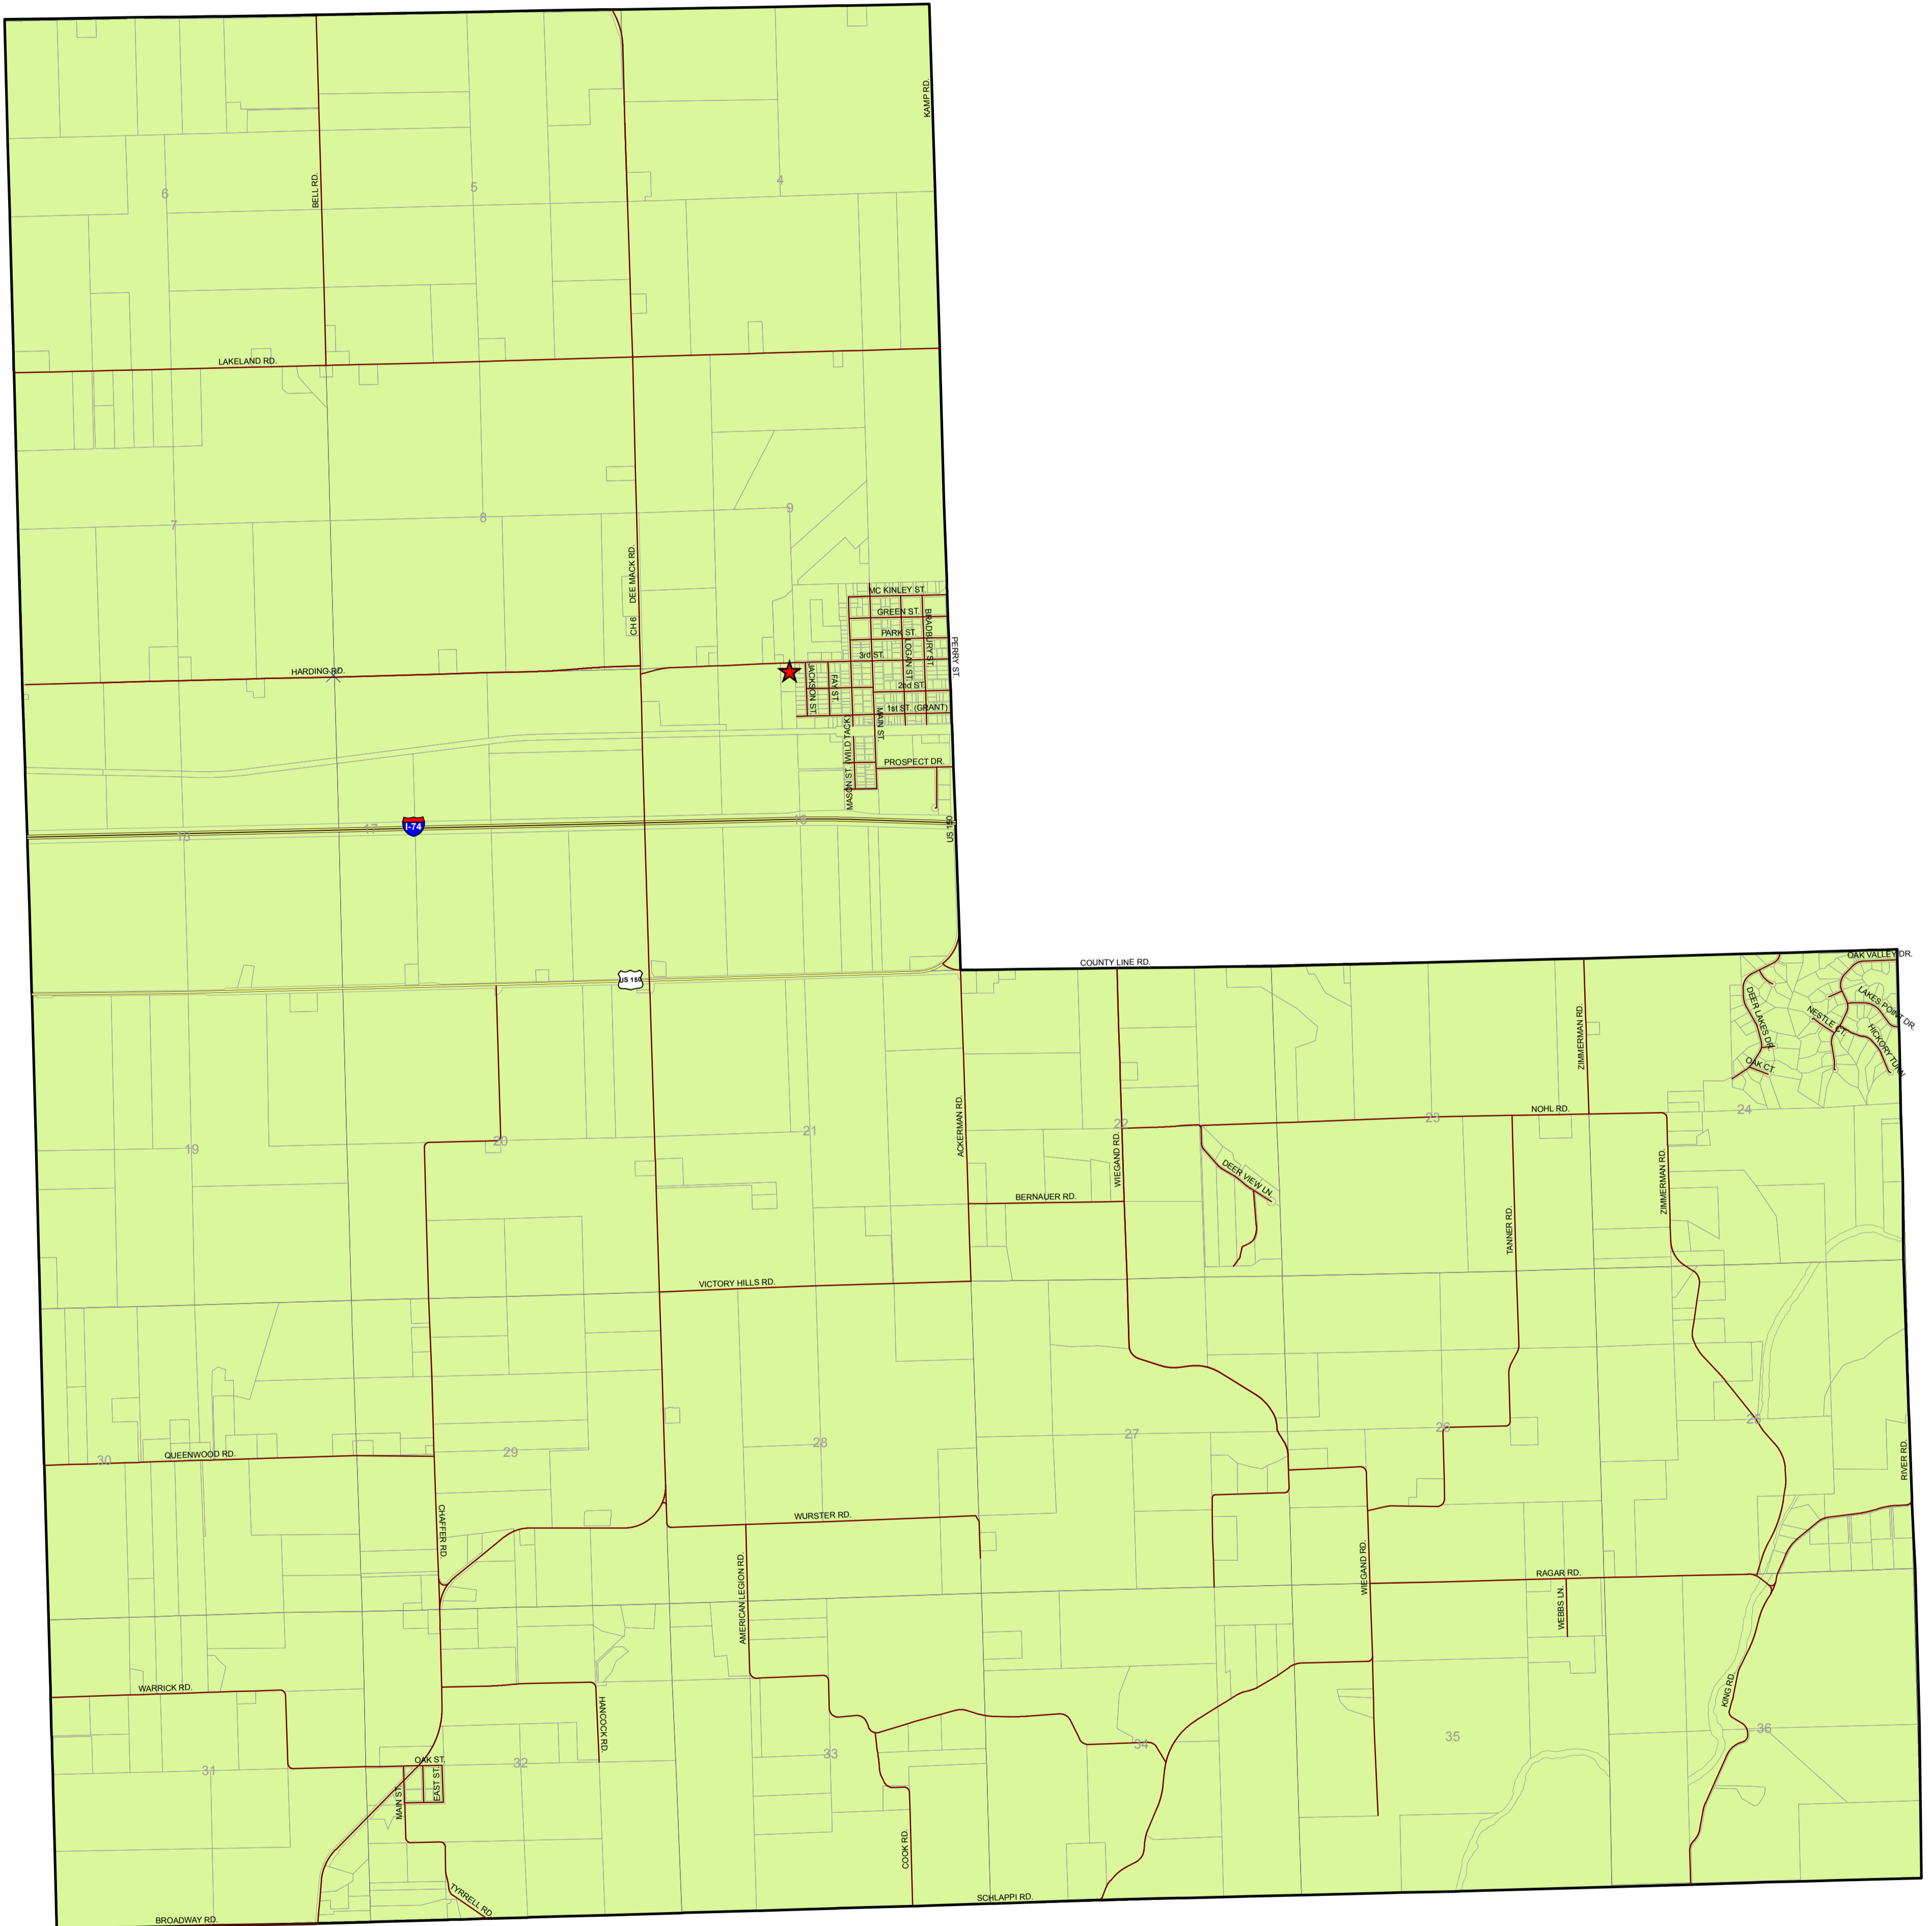

DEER CREEK PRECINCT

Township 25-North Range 2-West

★ Deer Creek Polling Location

Deer Creek Township Hall
407 3rd St., Deer Creek

Source: Tazewell County Clerk 2013