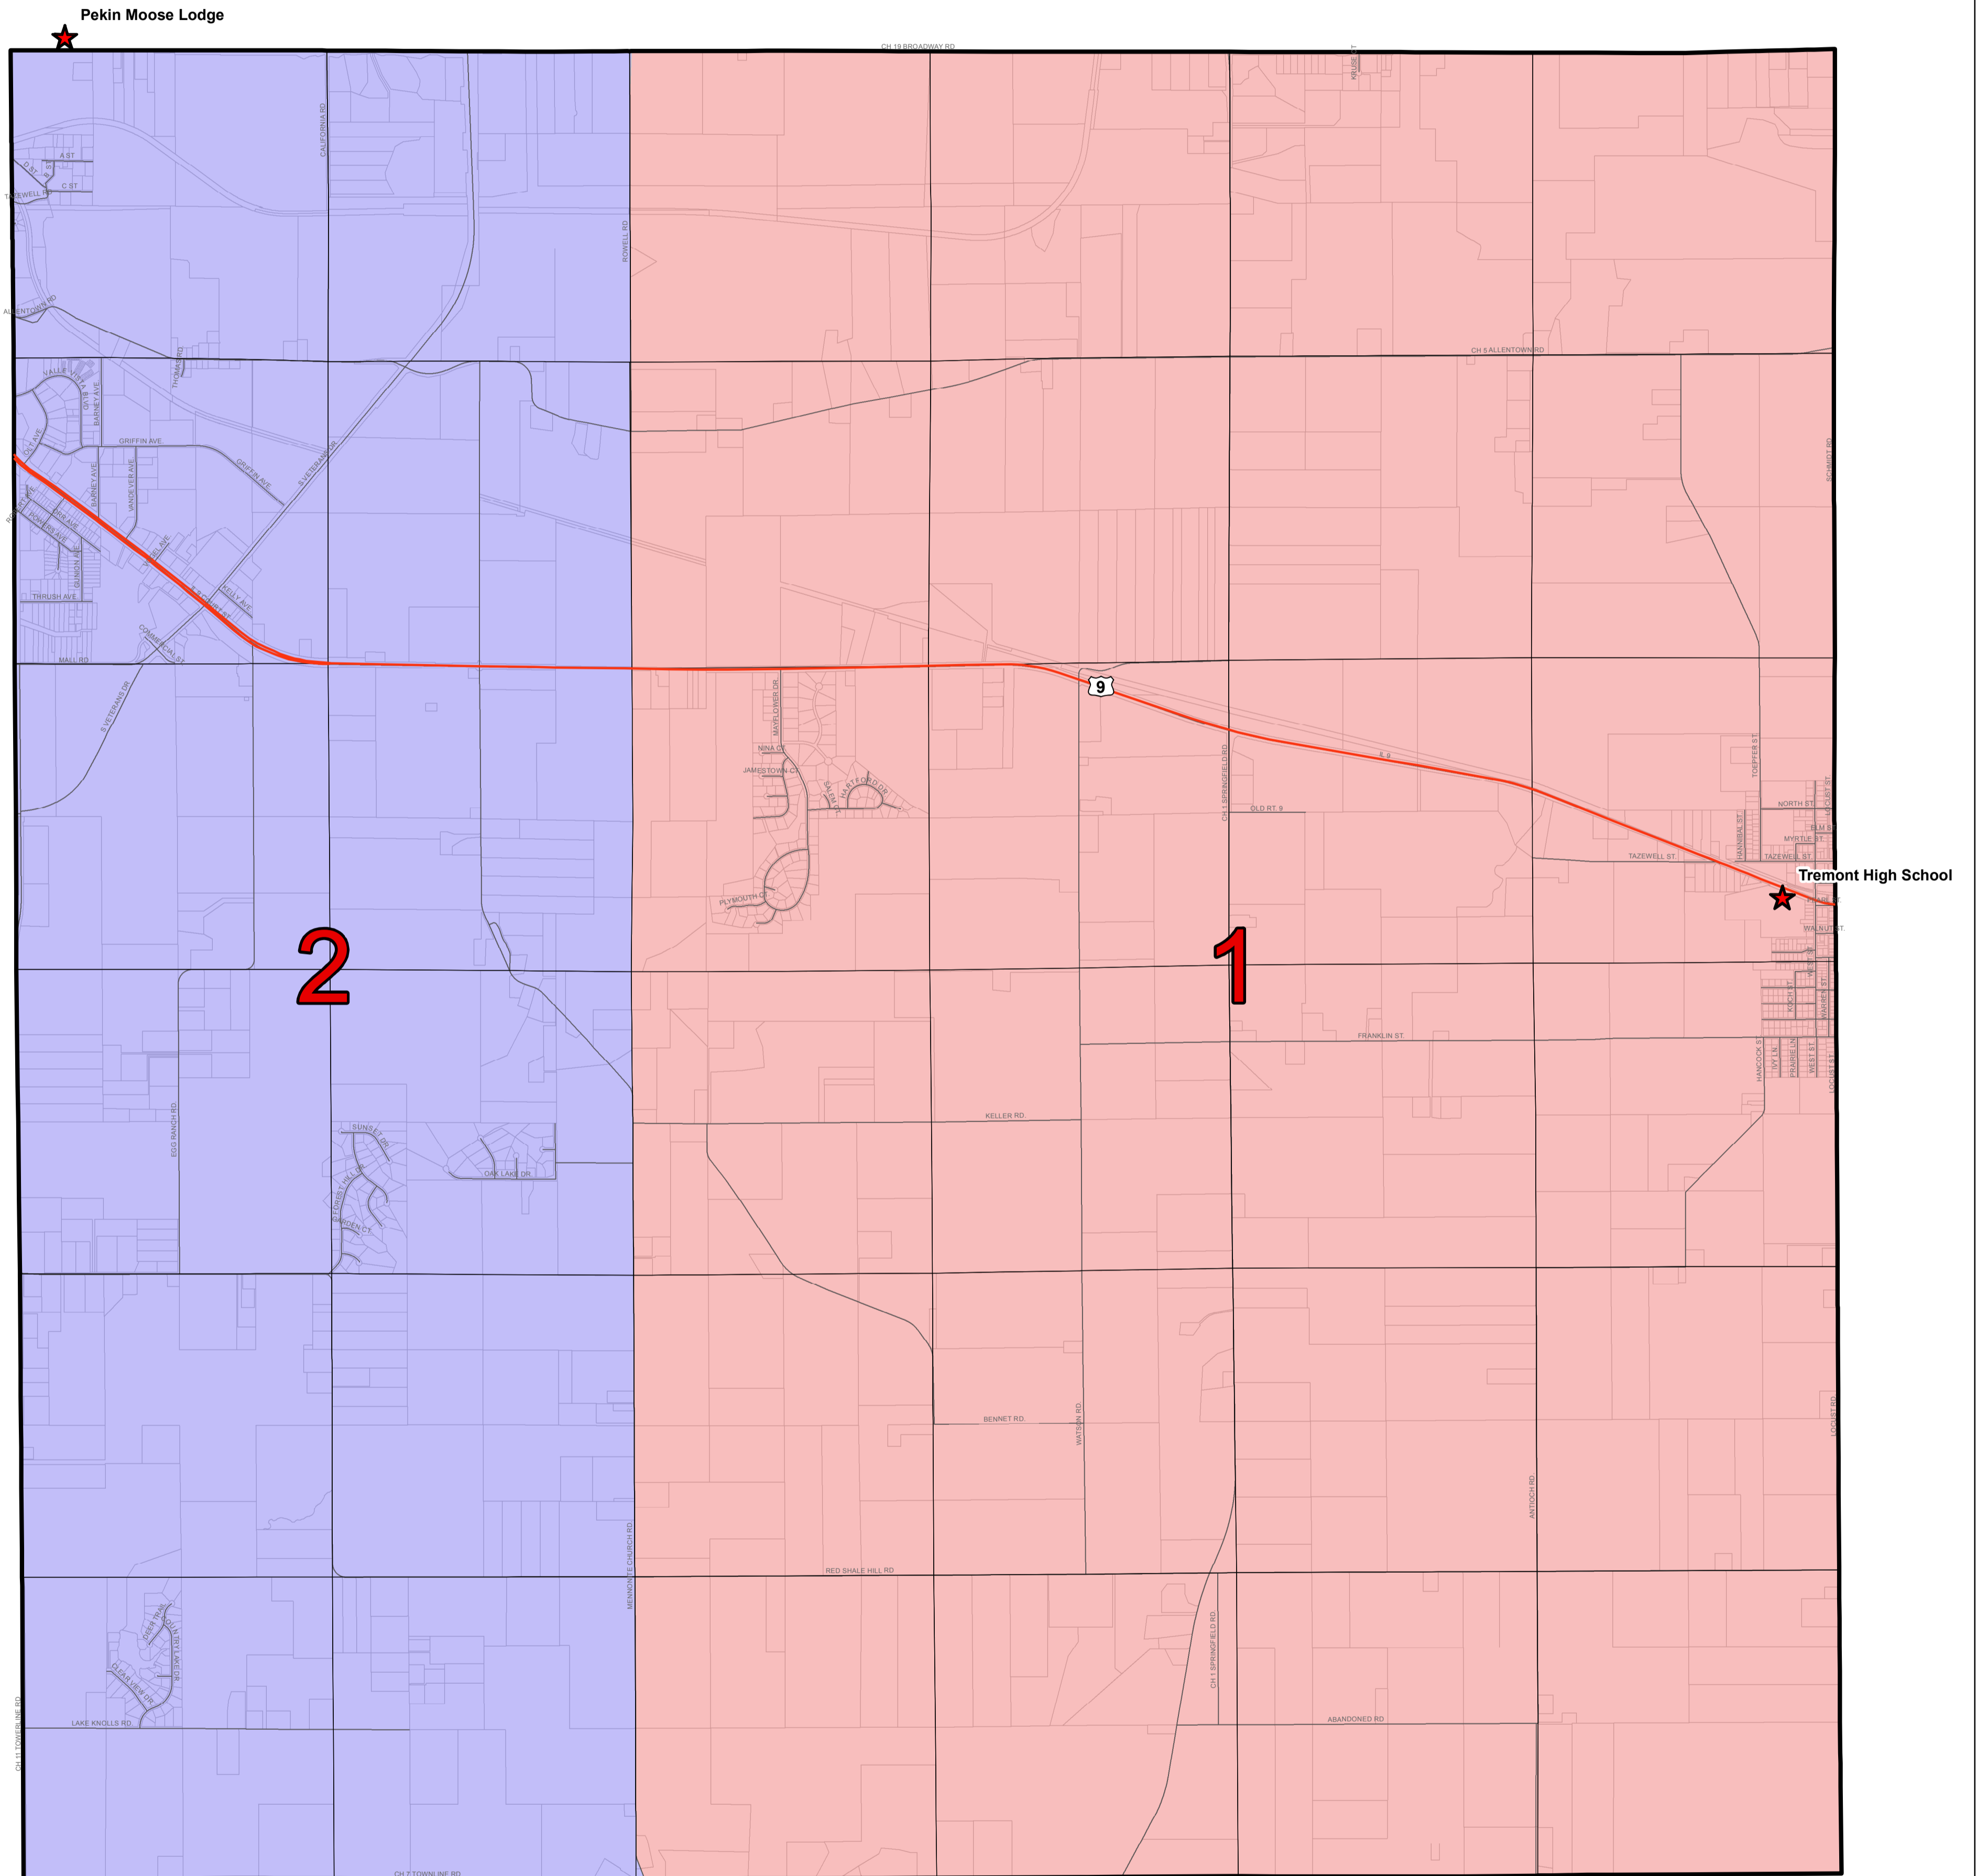

# ELM GROVE PRECINCTS

**PROPOSAL 2019**

Township 24-North Range 4-West

Precinct 1

Tremont Community Ctr  
216 S. Sampson St., Tremont

Precinct 2

Pekin Moose Lodge  
2605 Broadway St., Pekin