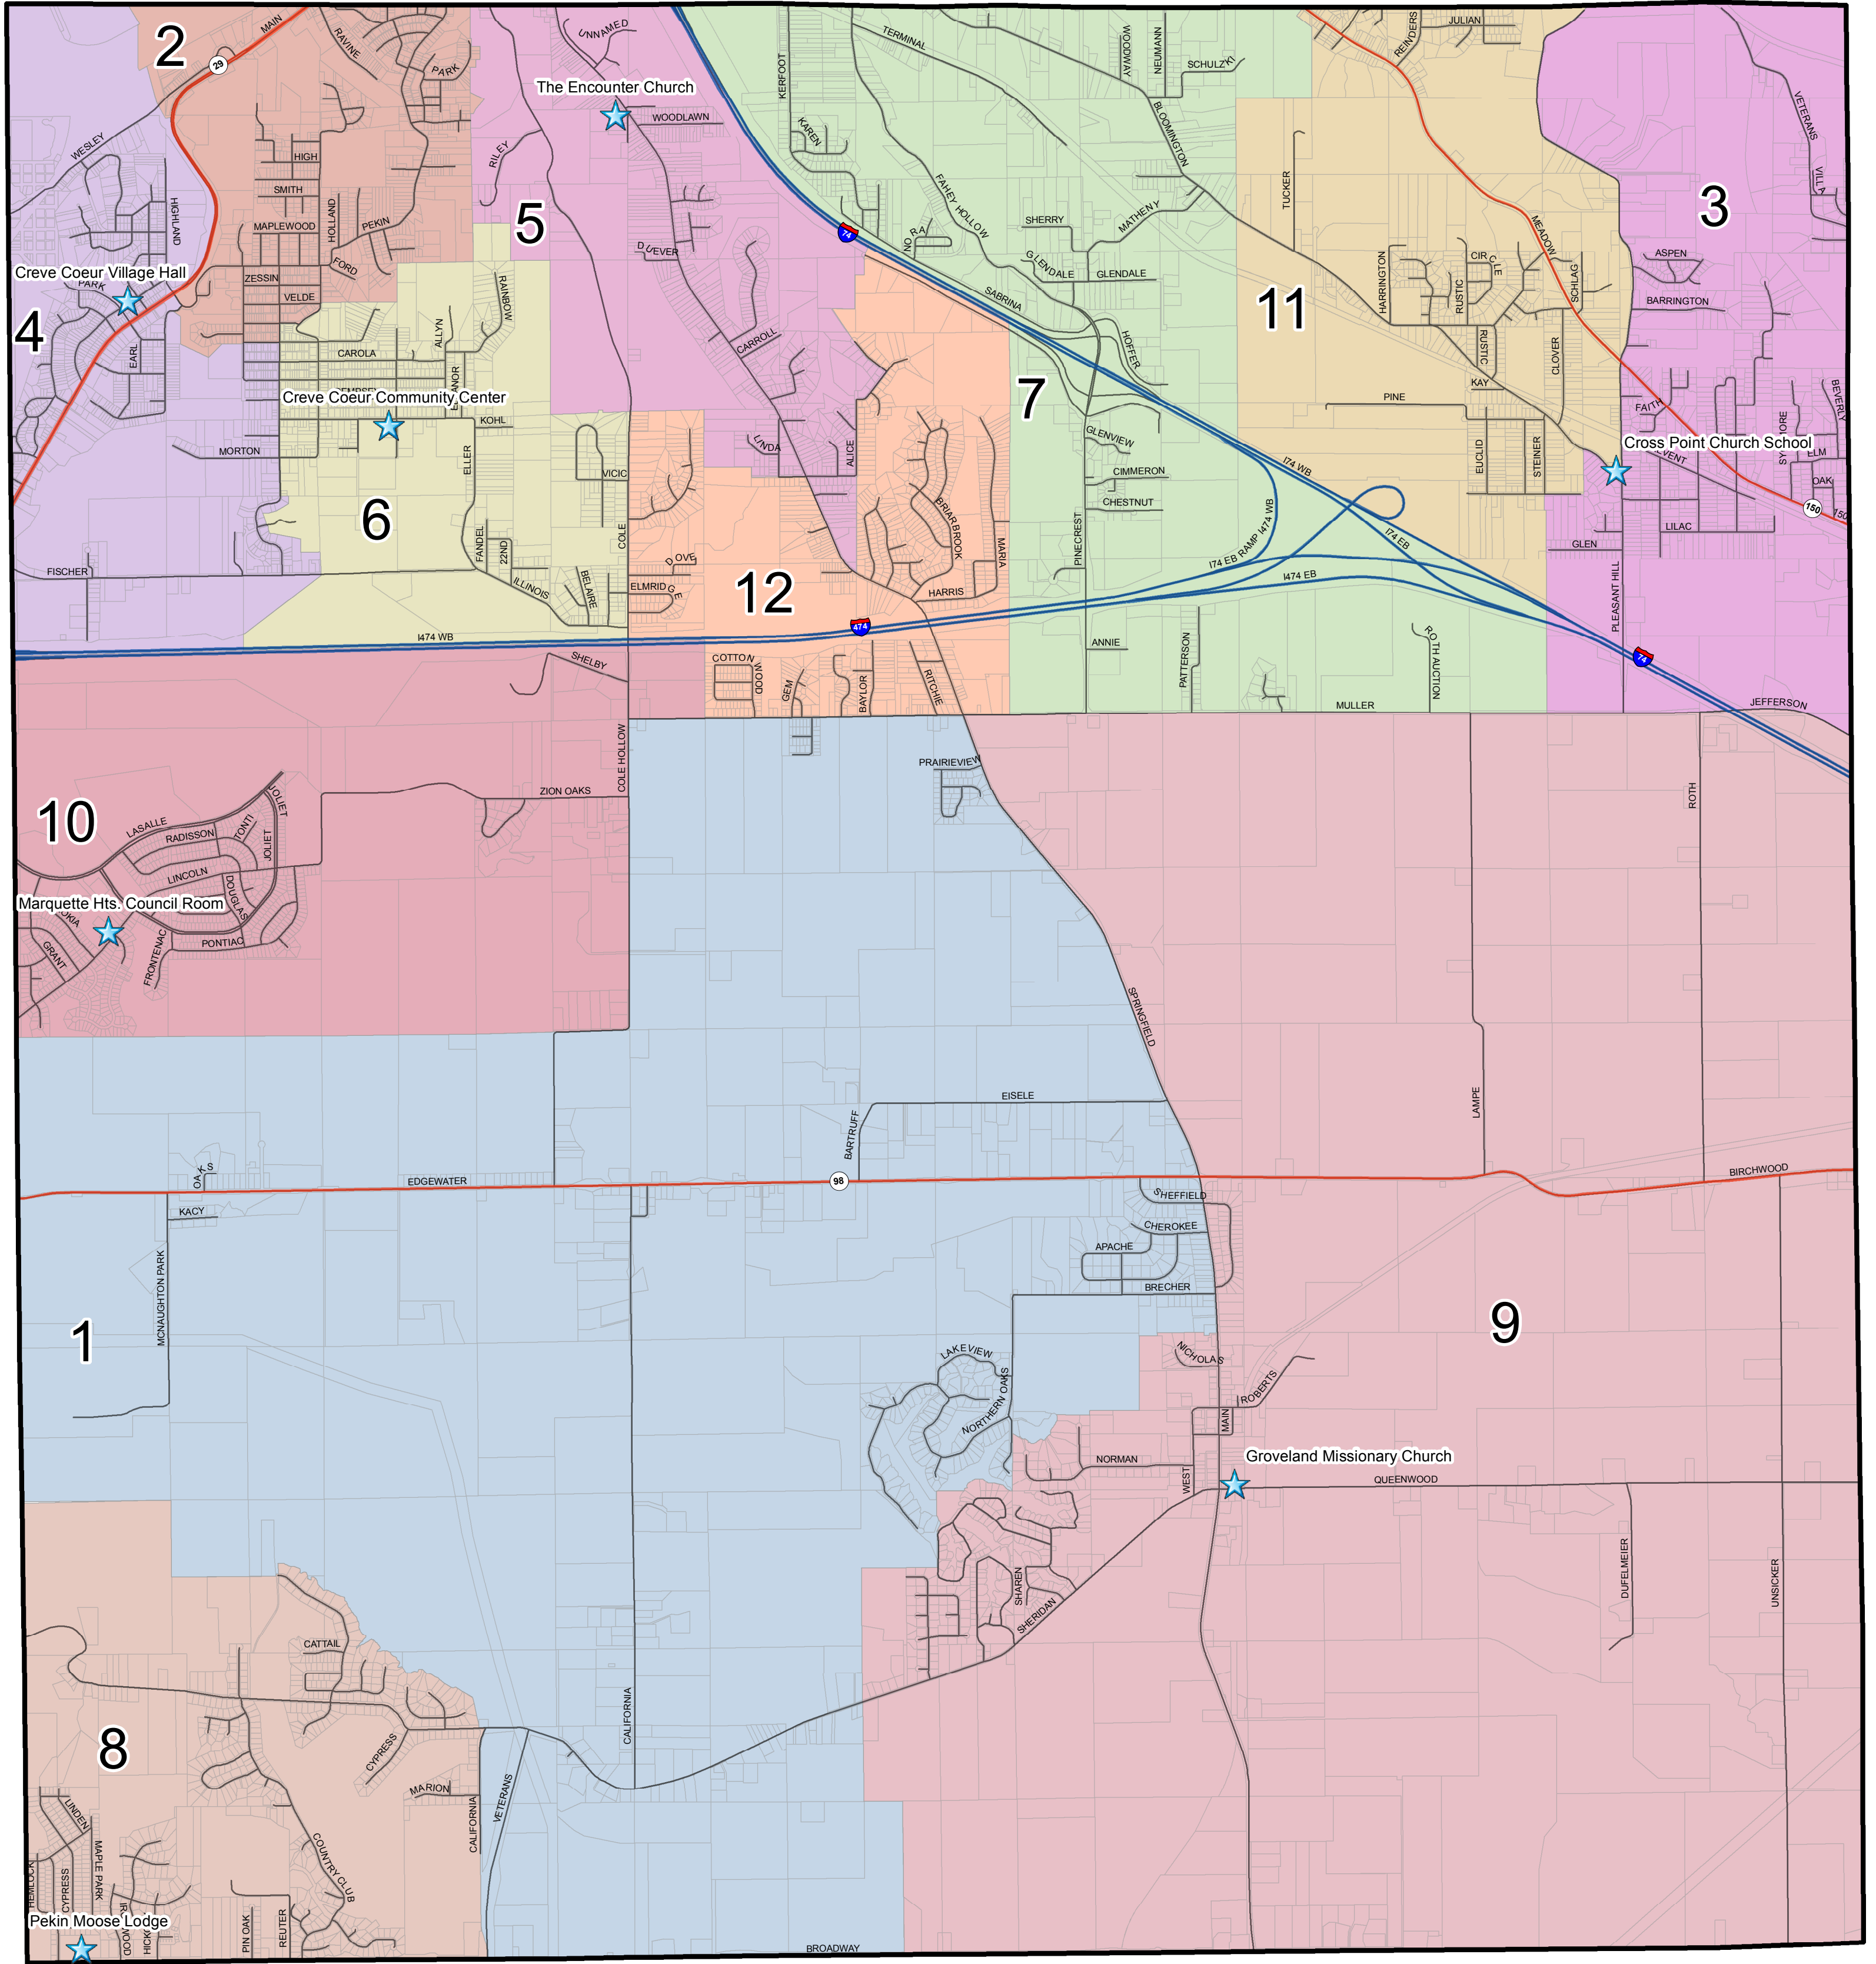

GROVELAND PRECINCTS

Township 25 - North Range 4 - West

- Precinct 1 Groveland Missionary Church
5043 Queenwood Rd., Groveland
- Precinct 2 Creve Coeur Village Hall
103 N Thorncrest, Creve Coeur
- Precinct 3 Cross Point Church School
304 S Pleasant hill Rd., E Peoria
- Precinct 4 Creve Coeur Village Hall
103 N Thorncrest, Creve Coeur

- Precinct 5 The Encounter Church
800 Springfield Rd., E Peoria
- Precinct 6 Creve Coeur Community Ctr
586 Groveland St., Creve Coeur
- Precinct 7 Cross Point Church School
304 S Pleasant Hill Rd., E Peoria
- Precinct 8 Pekin Moose Lodge
2605 Broadway St., Pekin

- Precinct 9 Groveland Missionary Church
5043 Queenwood Rd., Groveland
- Precinct 10 Marquette Heights Council Room
715 Lincoln, Marquette Heights
- Precinct 11 Cross Point Church School
304 S Pleasant Hill Rd., E Peoria
- Precinct 12 The Encounter Church
800 Springfield Rd., E Peoria