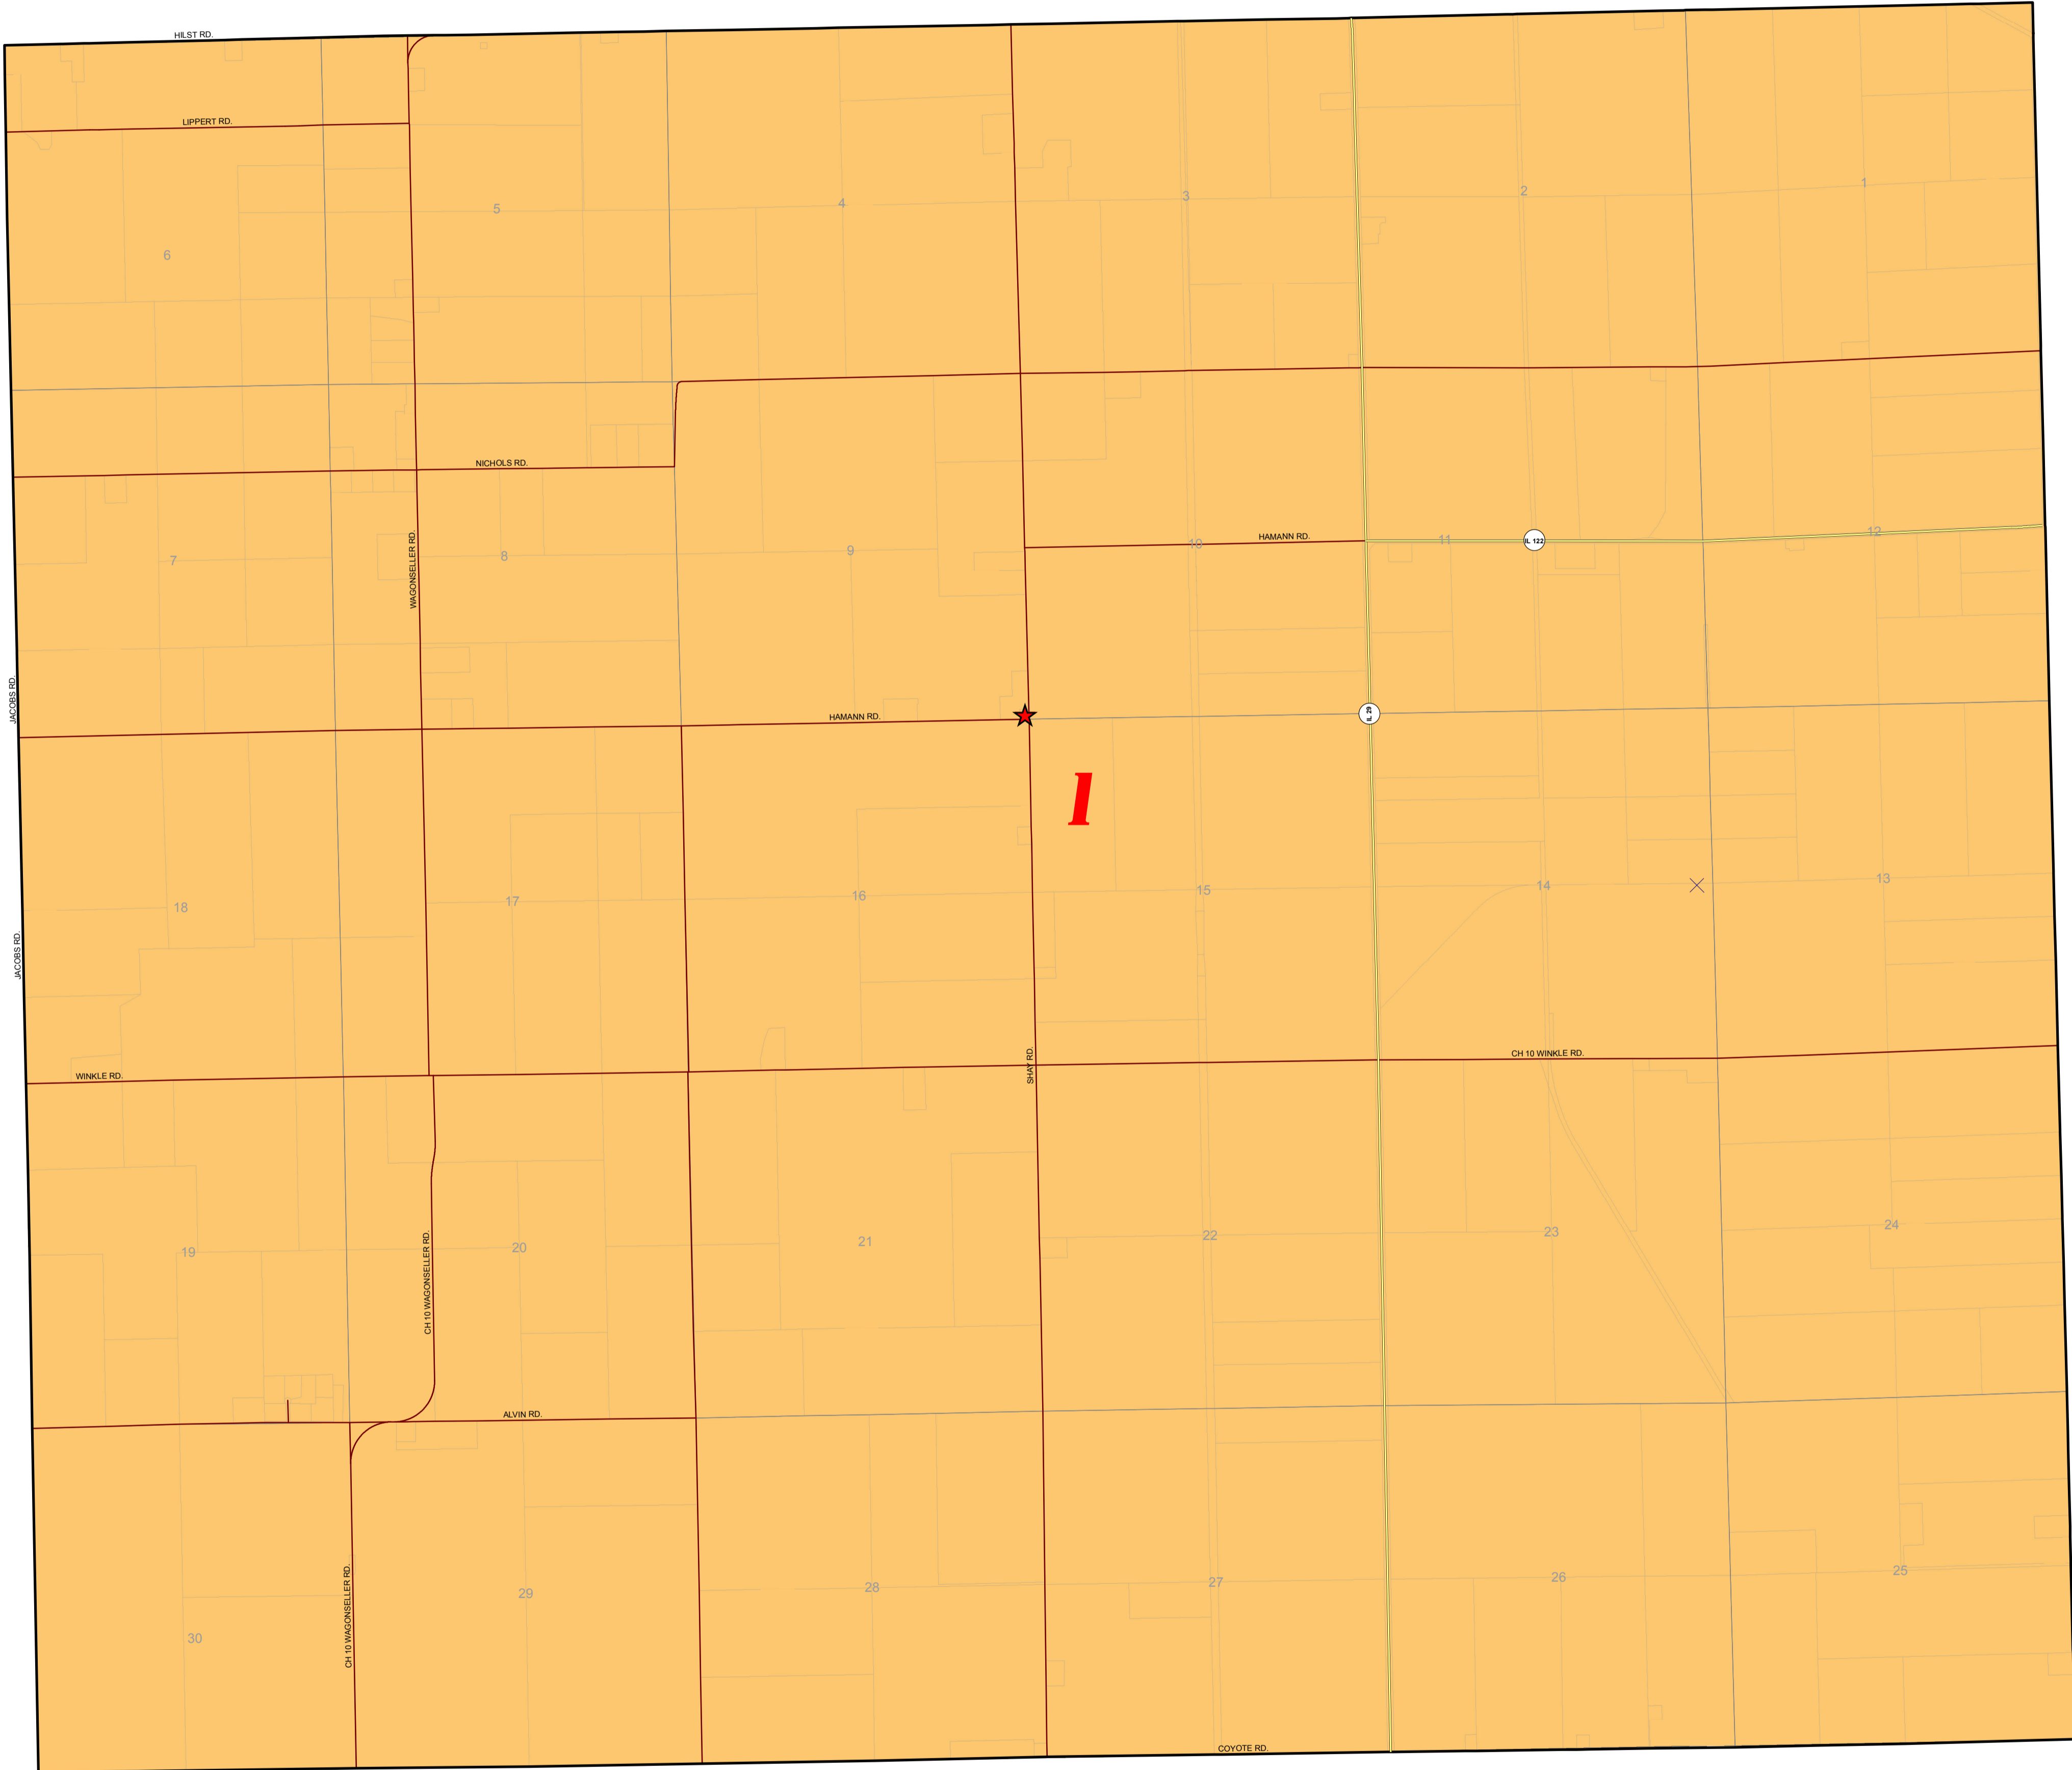

MALONE PRECINCT

Township 22-North Range 5-West

★ MALONE POLLING LOCATION

Malone Township Hall
3000 Shay Rd., Green Valley

Source: Tazewell County Clerk 2013