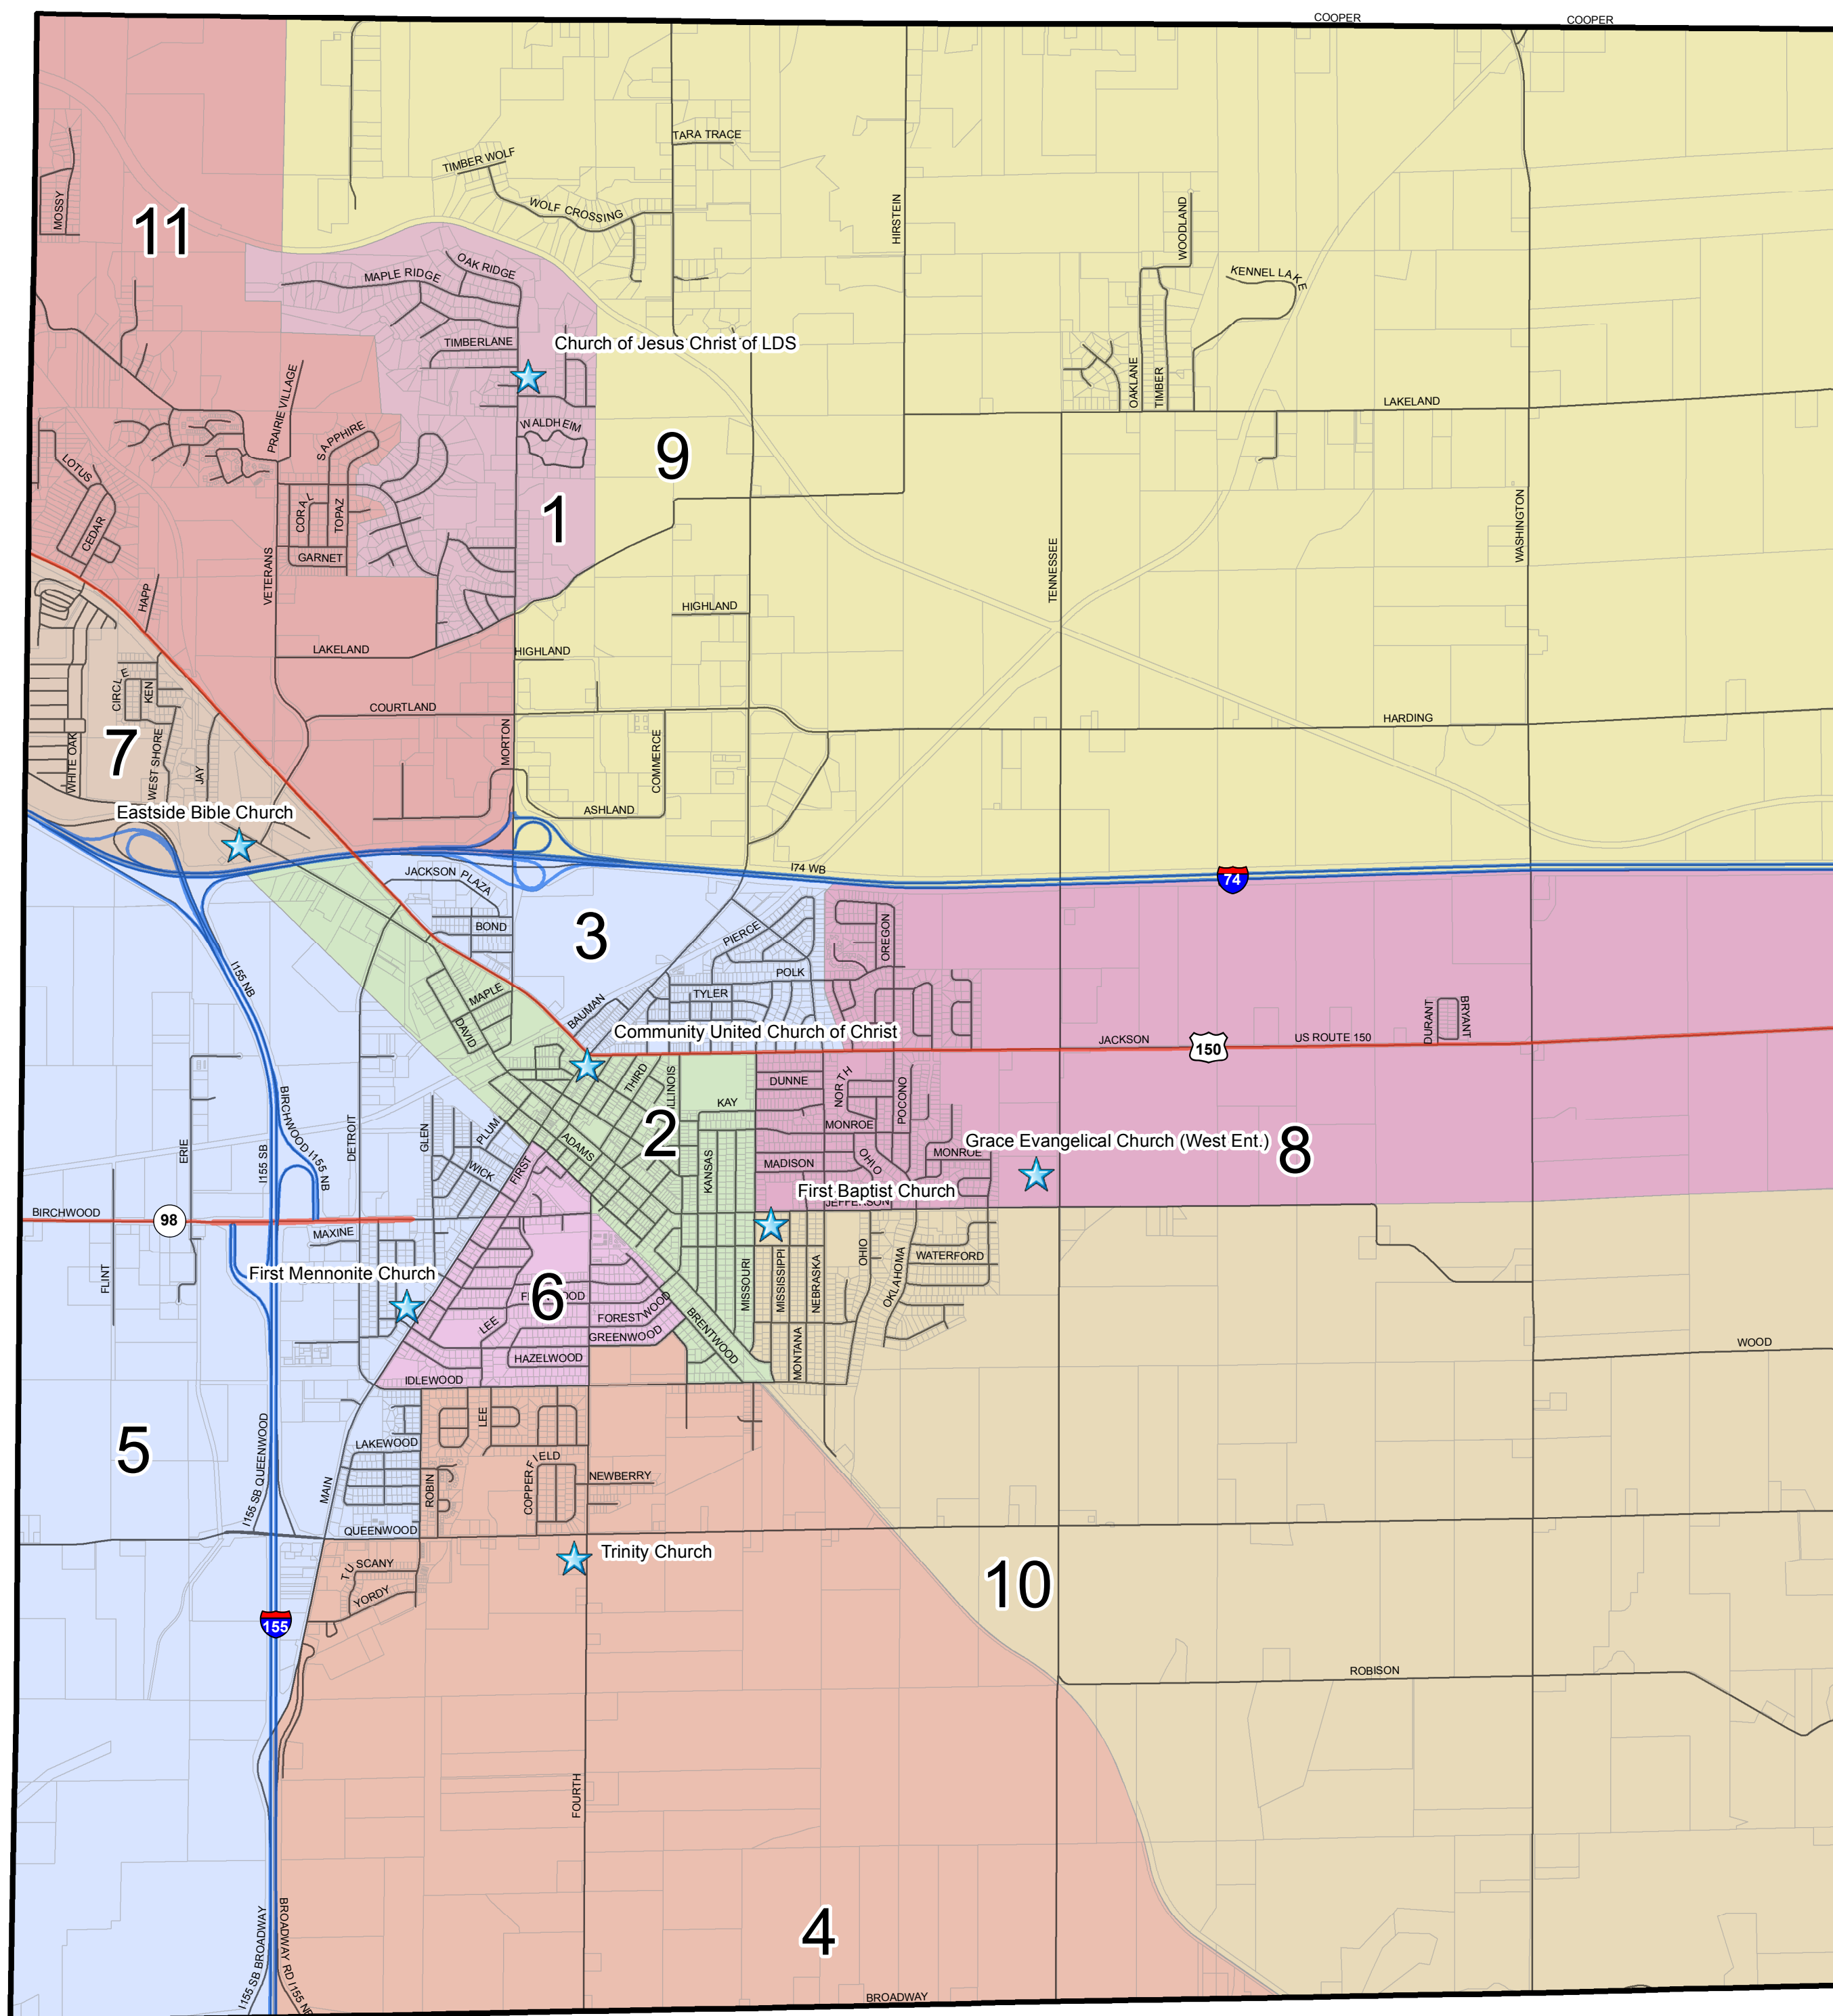

MORTON PRECINCTS

Township 25-North Range 3-West

Precinct 1 Church of Jesus Christ LDS
2530 N Morton Ave., Morton

Precinct 2 First Baptist Church
900 E Jefferson St., Morton

Precinct 3 Community United Church of Christ
300 N Main St., Morton

Precinct 4 Trinity Church
1901 S 4th Ave., Morton

Precinct 5 First Mennonite Church
250 S Baltimore, Morton

Precinct 6 First Mennonite Church
250 S Baltimore, Morton

Precinct 7 Eastside Bible Church
1310 W Jefferson, Morton